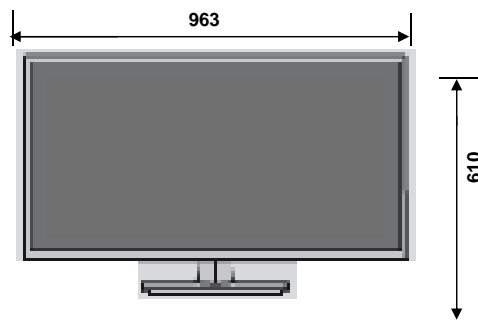

Panasonic

42-inch FULL HD LED Display Monitor
TH- 42ASM610D

FHD Leader- LED Model with IPS Panel
Luxury & Smart Design
Ethernet, Wifi, Media Player

Product Specification

DISPLAY PANEL	
Screen Size	42-inch
Aspect Ratio	16:9
Effective Display Area (WXH)	928 X 522 mm
Number of Pixels	1920X1080 pixels
Operating Life	50000 Hrs.(Approx.)
CONNECTION TERMINAL	
VIDEO IN	RCA Pin Type X 1 1.0V(p-p) 75Ω
AUDIO IN	RCA Pin Type X 2 0.5V(rms)
HDMI IN	TYPE A Connectors X 2
COMPONENT /RGB IN	Y 1.0 (p-p)(including synchronisation) P _B /C _B ,P _R /C _R ± 0.35V (p-p)
AUDIO OUT	AUDIO L - R RCA Pin Type X 2 0.5V(rms)
USB 1/2	USB 2.0 DC 5V ,Type A Connector X1 ,Max 500mA
ELECTRICAL	
Power Requirements	AC 110~240V,50/60Hz
Rated Power Consumption	94W
Power off condition	0.2 W
Stand By condition	0.2 W
AUDIO	
Built -in Speakers	20W (10W+10W) (10%THD)
MECHANICAL	
Dimensions(WXHxD)	963 mm × 610 mm × 247 mm (With Pedestal)
Carton Dimension(WXHxD)	1259mm X 640mm X 128mm
Weight	10 Kg
Gross Weight	13 Kg
Cabinet Color	Glossy Black
VESA Mount	380X245X2mm
ENVIRONMENTAL	
Operating Environment	Operating Temperature : 0°C to 40°C Operating Humidity : 20% to 80%
Storage Environment	Temperature : -20°C to 60°C Humidity : 20% to 90% (noncondensation)
STANDARD	
SAFETY REGULATIONS	IS 13252:2010
REMOTE CONTROL TRANSMITTER	
Power requirements	DC 3V (2 X AA Size batteries)
Operating Distance	7 mts.
Weight	79 gm(w/o batteries) / 115 gms (with Batteries)
INCLUDED ACCESSORIES	
	- AC Cord -Operating Instruction Book - Pedestal assy. Remote Control transmitter - Batteries

DIMENSIONS

Set Dimenssions: 963 mm x 610 mm x 247 mm

Caution: This drawing is not as per scale, Dimensions are in mm.

CONNECTION TERMINAL

- 1 USB 1 - 2 port
- 2 HDMI1 - 2
- 3 AV (COMPONENT / VIDEO)
- 4 Aerial terminal → (RF Feature Not Available)
- 5 AUDIO OUT
- 6 ETHERNET