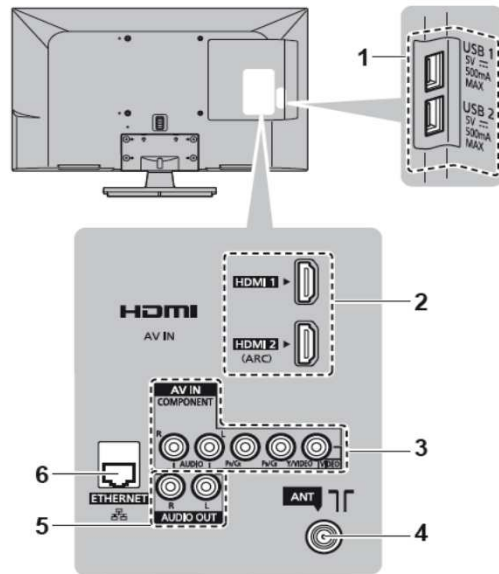

Panasonic

42-inch FULL HD LED Display Monitor
TH- 42ASM610D

FHD Leader- LED Model with IPS Panel
Luxury & Smart Design
Ethernet, Wifi, Media Player

Product Specification

DISPLAY PANEL	
Screen Size	42-inch
Aspect Ratio	16:9
Effective Display Area (WXH)	928 X 522 mm
Number of Pixels	1920X1080 pixels
Operating Life	50000 Hrs.(Approx.)
CONNECTION TERMINAL	
VIDEO IN	RCA Pin Type X 1 1.0V(p-p) 75Ω
AUDIO IN	RCA Pin Type X 2 0.5V(rms)
HDMI IN	TYPE A Connectors X 2
COMPONENT /RGB IN	Y 1.0 (p-p)(including synchronisation) P _B /C _B ,P _R /C _R ± 0.35V (p-p)
AUDIO OUT	AUDIO L - R RCA Pin Type X 2 0.5V(rms)
USB 1/2	USB 2.0 DC 5V ,Type A Connector X1 ,Max 500mA
ELECTRICAL	
Power Requirements	AC 110~240V,50/60Hz
Rated Power Consumption	94W
Power off condition	0.2 W
Stand By condition	0.2 W
AUDIO	
Built -in Speakers	20W (10W+10W) (10%THD)
MECHANICAL	
Dimensions(WXHxD)	963 mm × 610 mm × 247 mm (With Pedestal)
Carton Dimension(WXHxD)	1259mm X 640mm X 128mm
Weight	10 Kg
Gross Weight	13 Kg
Cabinet Color	Glossy Black
VESA Mount	380X245X2mm
ENVIRONMENTAL	
Operating Environment	Operating Temperature : 0°C to 40°C Operating Humidity : 20% to 80%
Storage Environment	Temperature : -20°C to 60°C Humidity : 20% to 90% (noncondensation)
STANDARD	
SAFETY REGULATIONS	IS 13252:2010
REMOTE CONTROL TRANSMITTER	
Power requirements	DC 3V (2 X AA Size batteries)
Operating Distance	7 mts.
Weight	79 gm(w/o batteries) / 115 gms (with Batteries)
INCLUDED ACCESSORIES	
	- AC Cord -Operating Instruction Book - Pedestal assy. Remote Control transmitter - Batteries

DIMENSIONS

Set Dimenssions: 963 mm x 610 mm x 247 mm

Caution: This drawing is not as per scale, Dimensions are in mm.

CONNECTION TERMINAL

- 1 USB 1 - 2 port
- 2 HDMI1 - 2
- 3 AV (COMPONENT / VIDEO)
- 4 Aerial terminal → (RF Feature Not Available)
- 5 AUDIO OUT
- 6 ETHERNET