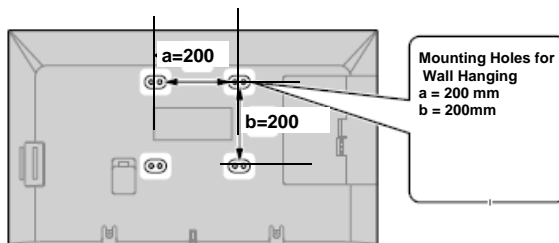

Panasonic

42-inch FULL HD LED Display Monitor
TH- 42ASM610D

FHD Leader- LED Model with IPS Panel
Luxury & Smart Design
Ethernet, Wifi, Media Player

Product Specification

DISPLAY PANEL	
Screen Size	42-inch
Aspect Ratio	16:9
Effective Display Area (WXH)	928 X 522 mm
Number of Pixels	1920X1080 pixels
Operating Life	50000 Hrs.(Approx.)
CONNECTION TERMINAL	
VIDEO IN	RCA Pin Type X 1 1.0V(p-p) 75Ω
AUDIO IN	RCA Pin Type X 2 0.5V(rms)
HDMI IN	TYPE A Connectors X 2
COMPONENT /RGB IN	Y 1.0 (p-p)(including synchronisation) P _B /C _B ,P _R /C _R ± 0.35V (p-p)
AUDIO OUT	AUDIO L - R RCA Pin Type X 2 0.5V(rms)
USB 1/2	USB 2.0 DC 5V ,Type A Connector X1 ,Max 500mA
ELECTRICAL	
Power Requirements	AC 110~240V,50/60Hz
Rated Power Consumption	94W
Power off condition	0.2 W
Stand By condition	0.2 W
AUDIO	
Built -in Speakers	20W (10W+10W) (10%THD)
MECHANICAL	
Dimensions(WXHxD)	963 mm × 610 mm × 247 mm (With Pedestal)
Carton Dimension(WXHxD)	1259mm X 640mm X 128mm
Weight	10 Kg
Gross Weight	13 Kg
Cabinet Color	Glossy Black
VESA Mount	380X245X2mm
ENVIRONMENTAL	
Operating Environment	Operating Temperature : 0°C to 40°C Operating Humidity : 20% to 80%
Storage Environment	Temperature : -20°C to 60°C Humidity : 20% to 90% (noncondensation)
STANDARD	
SAFETY REGULATIONS	IS 13252:2010
REMOTE CONTROL TRANSMITTER	
Power requirements	DC 3V (2 X AA Size batteries)
Operating Distance	7 mts.
Weight	79 gm(w/o batteries) / 115 gms (with Batteries)
INCLUDED ACCESSORIES	
	- AC Cord -Operating Instruction Book - Pedestal assy. Remote Control transmitter - Batteries

DIMENSIONS

Set Dimenssions: 963 mm x 610 mm x 247 mm

Caution: This drawing is not as per scale, Dimensions are in mm.

CONNECTION TERMINAL

- 1 USB 1 - 2 port
- 2 HDMI1 - 2
- 3 AV (COMPONENT / VIDEO)
- 4 Aerial terminal → (RF Feature Not Available)
- 5 AUDIO OUT
- 6 ETHERNET