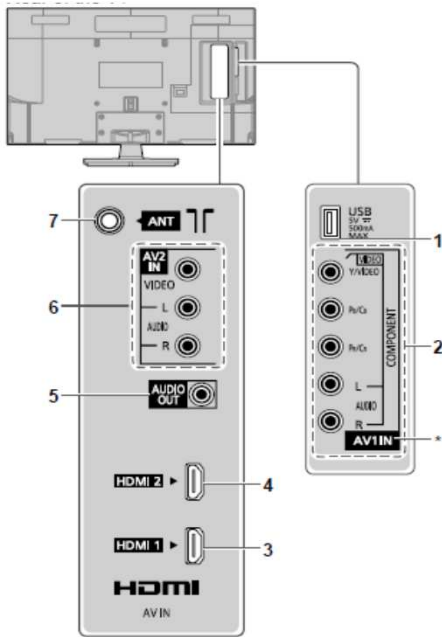

**Panasonic**

**32-inch HD LED Display Monitor**  
**TH- 32AM410D**

**HD Leader- LED Model**  
**Smart Design**  
**Media Player**

**Product Specification**

<b>DISPLAY PANEL</b>	
Screen Size	32-inch
Aspect Ratio	16:9
Effective Display Area (WXH)	699 x 392 mm
Number of Pixels	1366X768 pixels
Operating Life	50000 Hrs.(Approx.)
<b>CONNECTION TERMINAL</b>	
VIDEO IN	RCA Pin Type X 1 1.0V(p-p) 75Ω
AUDIO IN	RCA Pin Type X 2 0.5V(rms)
HDMI IN	TYPE A Connectors X 2
COMPONENT /RGB IN	Y 1.0 (p-p)(including synchronisation) P <sub>B</sub> /C <sub>B</sub> ,P <sub>R</sub> /C <sub>R</sub> ± 0.35V(p-p)
AUDIO OUT	AUDIO RCA Pin Type X 1 0.5V(rms)
USB 1/2	USB 2.0 DC 5V ,Type A Connector X 1 ,Max 500mA
<b>ELECTRICAL</b>	
Power Requirements	AC 110~240V,50/60Hz
Rated Power Consumption	58W
Power off condition	0.35 W
Stand By condition	0.35 W
<b>AUDIO</b>	
Built -in Speakers	20W (10W+10W) (10%THD)
<b>MECHANICAL</b>	
Dimensions(WXHXD)	734 x 502 x 184 mm ( with Pedestal)
Carton Dimension(WXHXD)	954mm X 502mm X 113mm
Weight	5.5 Kg
Gross Weight	8 Kg
Cabinet Color	Glossy Black
VESA Mount	380X245X2mm
<b>ENVIRONMENTAL</b>	
Operating Environment	Operating Temperature : 0°C to 40°C Operating Humidity : 20% to 80%
Storage Environment	Temperature : -20°C to 60°C Humidity : 20% to 90% (noncondensation)
<b>STANDARD</b>	
SAFETY REGULATIONS	IS 13252:2010
<b>REMOTE CONTROL TRANSMITTER</b>	
Power requirements	DC 3V ( 2 X AA Size batteries)
Operating Distance	7 mts.
Weight	79 gm( w/o batteries) / 115 gms (with Batteries)
<b>INCLUDED ACCESSORIES</b>	
	- AC Cord -Operating Instruction Book - Pedestal assy. Remote Control transmitter - Batteries

## DIMENSIONS

Set Dimenssions: 734 x 502 x 184 mm

Caution: This drawing is not as per scale,Dimensions are in mm.

■ CONNECTION TERMINAL

- 1 USB port
- 2 A410M/X only: AV1 IN\*  
Other models: AV IN\*
- 3 HDMI 1
- 4 A410 series only: HDMI 2
- 5 AUDIO OUT
- 6 A410M/X only: AV2 IN
- 7 Aerial terminal (RF Feature Not Available)