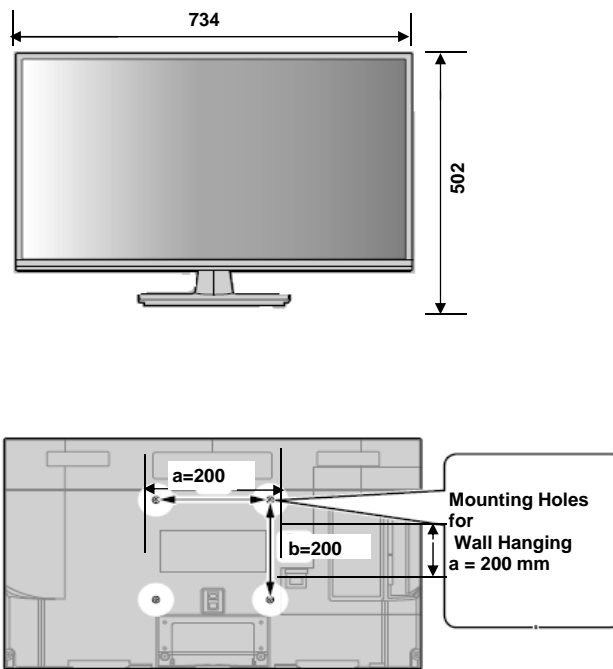

**Panasonic**

**32-inch HD LED Display Monitor**  
**TH- 32AM410D**

**HD Leader- LED Model**  
**Smart Design**  
**Media Player**

**Product Specification**

<b>DISPLAY PANEL</b>	
Screen Size	32-inch
Aspect Ratio	16:9
Effective Display Area (WXH)	699 x 392 mm
Number of Pixels	1366X768 pixels
Operating Life	50000 Hrs.(Approx.)
<b>CONNECTION TERMINAL</b>	
VIDEO IN	RCA Pin Type X 1 1.0V(p-p) 75Ω
AUDIO IN	RCA Pin Type X 2 0.5V(rms)
HDMI IN	TYPE A Connectors X 2
COMPONENT /RGB IN	Y 1.0 (p-p)(including synchronisation) P <sub>B</sub> /C <sub>B</sub> ,P <sub>R</sub> /C <sub>R</sub> ± 0.35V(p-p)
AUDIO OUT	AUDIO RCA Pin Type X 1 0.5V(rms)
USB 1/2	USB 2.0 DC 5V ,Type A Connector X 1 ,Max 500mA
<b>ELECTRICAL</b>	
Power Requirements	AC 110~240V,50/60Hz
Rated Power Consumption	58W
Power off condition	0.35 W
Stand By condition	0.35 W
<b>AUDIO</b>	
Built -in Speakers	20W (10W+10W) (10%THD)
<b>MECHANICAL</b>	
Dimensions(WXHXD)	734 x 502 x 184 mm ( with Pedestal)
Carton Dimension(WXHXD)	954mm X 502mm X 113mm
Weight	5.5 Kg
Gross Weight	8 Kg
Cabinet Color	Glossy Black
VESA Mount	380X245X2mm
<b>ENVIRONMENTAL</b>	
Operating Environment	Operating Temperature : 0°C to 40°C Operating Humidity : 20% to 80%
Storage Environment	Temperature : -20°C to 60°C Humidity : 20% to 90% (noncondensation)
<b>STANDARD</b>	
SAFETY REGULATIONS	IS 13252:2010
<b>REMOTE CONTROL TRANSMITTER</b>	
Power requirements	DC 3V ( 2 X AA Size batteries)
Operating Distance	7 mts.
Weight	79 gm( w/o batteries) / 115 gms (with Batteries)
<b>INCLUDED ACCESSORIES</b>	
	- AC Cord -Operating Instruction Book - Pedestal assy. Remote Control transmitter - Batteries

## DIMENSIONS

Set Dimenssions: 734 x 502 x 184 mm

Caution: This drawing is not as per scale,Dimensions are in mm.

■ CONNECTION TERMINAL

- 1 USB port
- 2 A410M/X only: AV1 IN\*  
Other models: AV IN\*
- 3 HDMI 1
- 4 A410 series only: HDMI 2
- 5 AUDIO OUT
- 6 A410M/X only: AV2 IN
- 7 Aerial terminal (RF Feature Not Available)